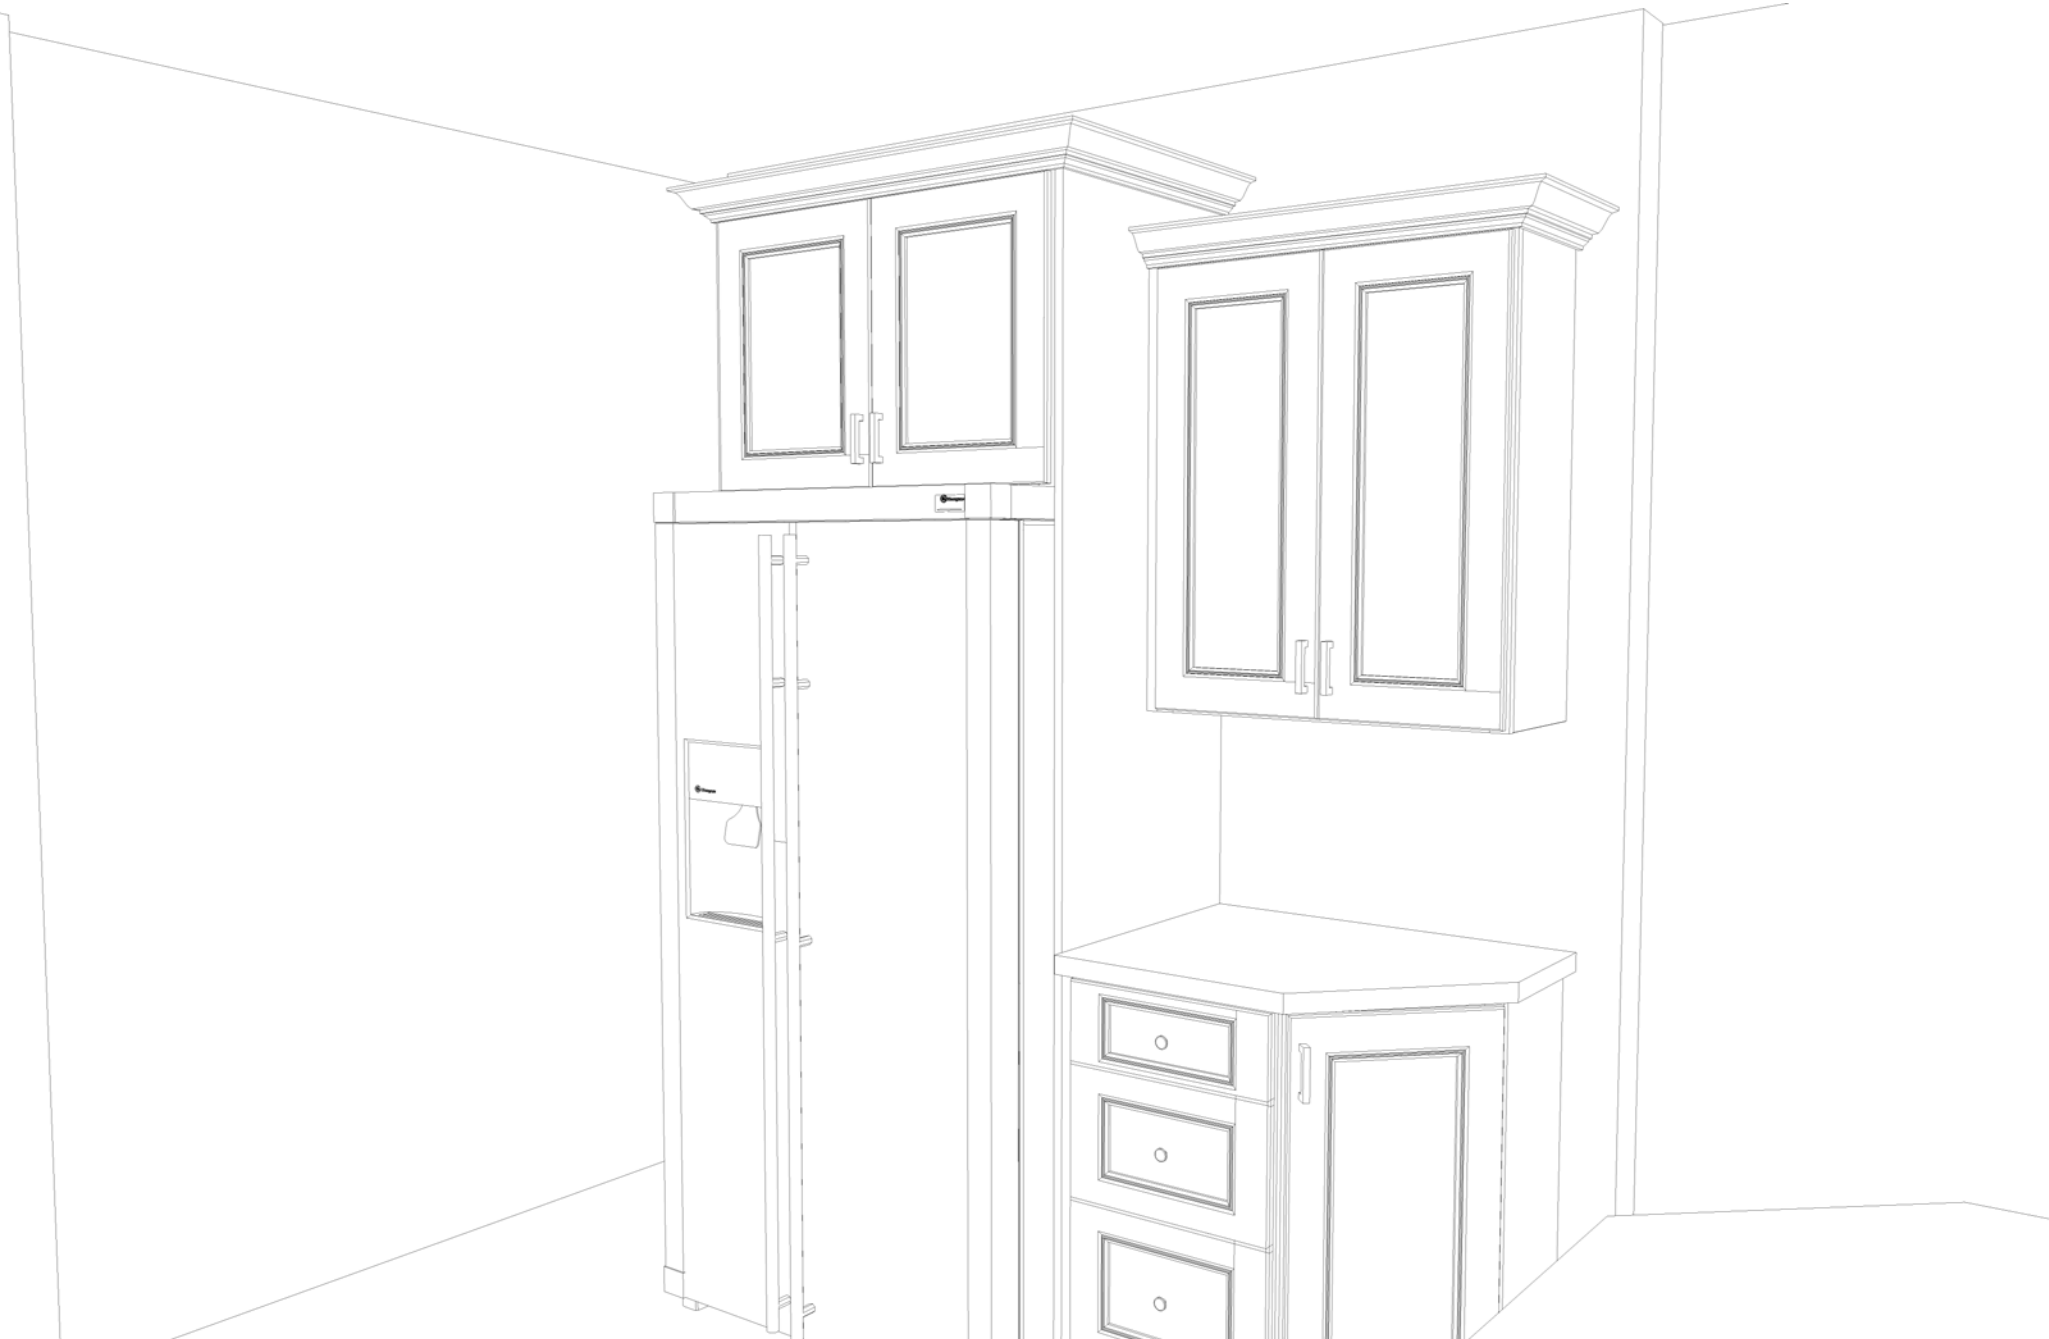

DATE:		Designed: 7/28/2016 Printed: 8/2/2016
Fine Line Kitchen Designs, LLC 564 Dutton St. Lowell MA 01854 (978) 452-0000		
Agnatovech, 3d Floor, Revised2	All	Drawing #: 1